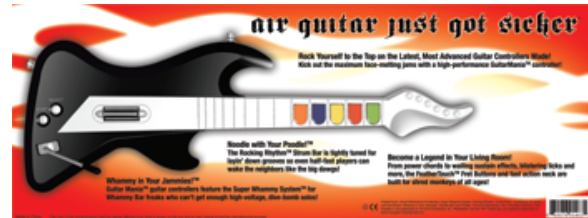

Back Cover

Packaging Specification

- Package Dimension (LxWxH): 28.25"x 2.5"x 10.5"
- Package Weight: 3.45 lbs
- Package Quantity: 1

- Carton Dimension (LxWxH): 15"x 11"x 29.75"
- Carton Weight: 22.7 lbs
- Carton Quantity: 6
- Cubic Feet of Carton: 2.75 cubic feet

Accessories

1. The following accessories are included in the box
2. Adjustable Guitar Strap
   - Sticker Sheet.

Technical Specification

- Electrical Specification :3.45V 10mA

Color Options

- Shining Black

Additional accessories are available at: www.theguitarmania.com

FeatherTouch, Smart Bidirectional Accelerator, Super Whammy System, Rocking Rhythm, ComfortNeck, AutoSense, Air Guitar Just Got Sicker!, Whammy in Your Jammies!, Noodle with Your Poodle!, The Ant Commandos, TAC, Shredder, Rocking V and Freedom V are trademarks of The Ant Commandos, Inc. Guitar Hero is a trademark of RedOctane, Inc. "PlayStation" and the "PS" Family logo are registered trademarks of Sony Computer Entertainment Inc.